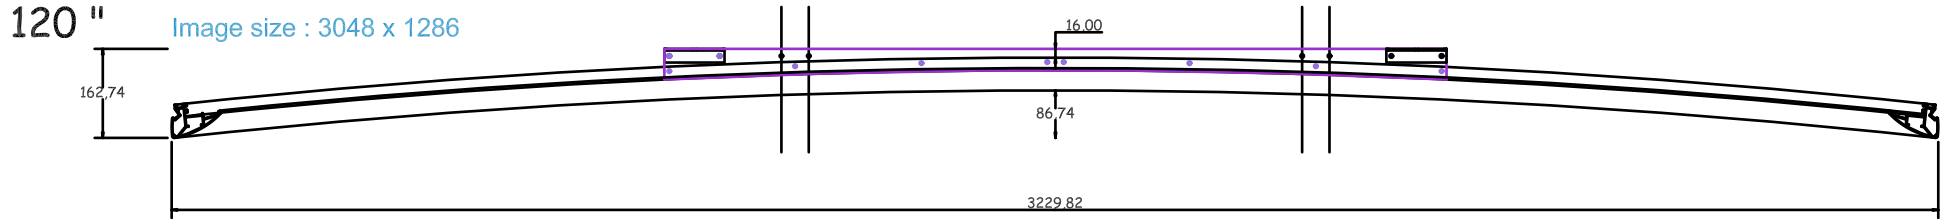

Company info.	
Name	U.See Ltd.
Address	Unit 136 Bentwaters parks "The Airfield" Rendlesham, Suffolk IP12 2TW
Tel / Fax	+ 44 (0)1 394 420 220

VISTACURVE 110 " 120 " 130 "

R = 15000 mm