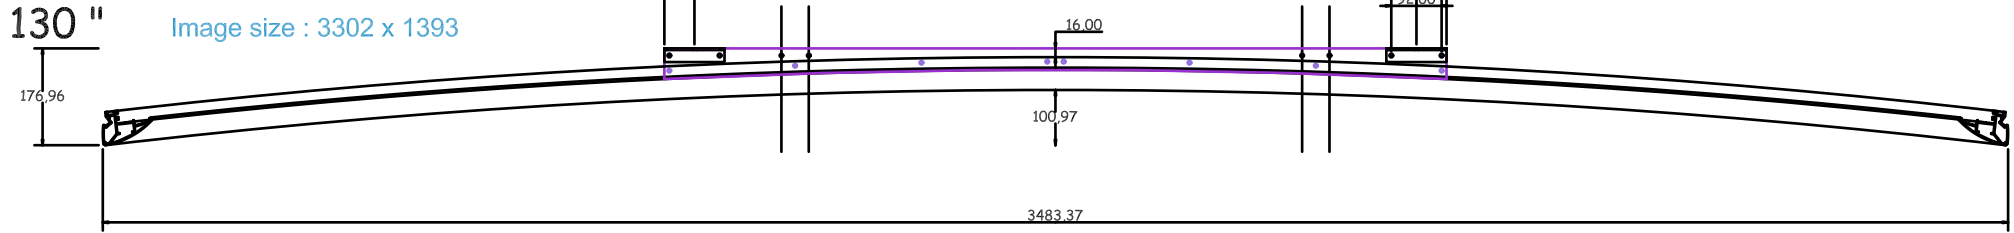

Company info.	
Name	U.See Ltd.
Address	Unit 136 Bentwaters parks "The Airfield" Rendlesham, Suffolk IP12 2TW
Tel / Fax	+ 44 (0)1 394 420 220

VISTACURVE 110 " 120 " 130 "

R = 15000 mm