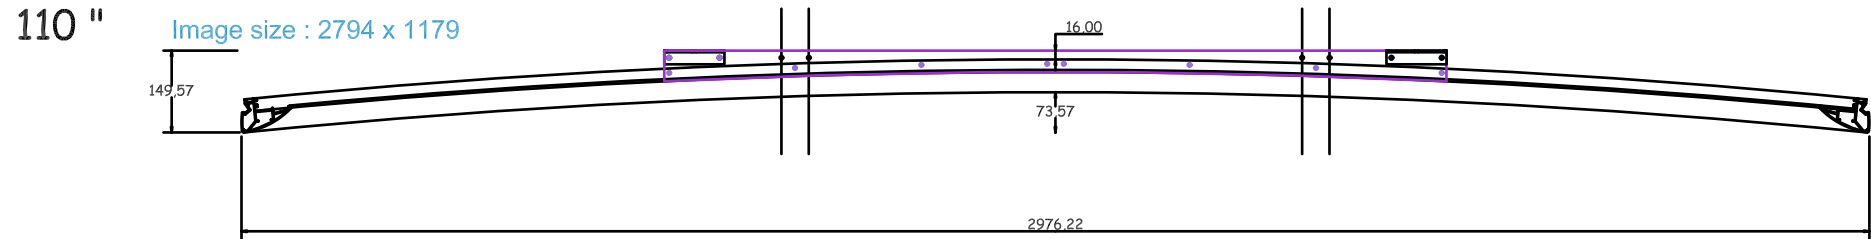

Company info.	
Name	U.See Ltd.
Address	Unit 136 Bentwaters parks "The Airfield" Rendlesham, Suffolk IP12 2TW
Tel / Fax	+ 44 (0)1 394 420 220

VISTACURVE 110 " 120 " 130 "

R = 15000 mm